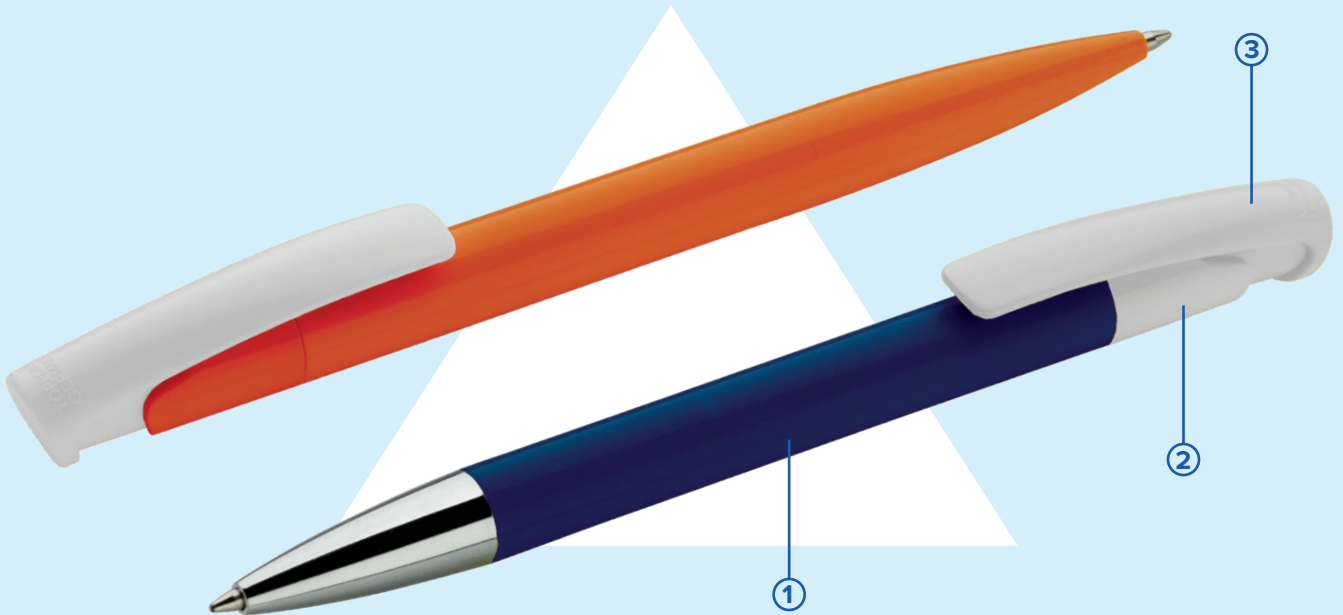

# Avalon • customize your pen

Combine hardcolour & transparent parts

- ① Adjust barrel colour
- ② Adjust upperpart colour
- ③ Adjust clip colour