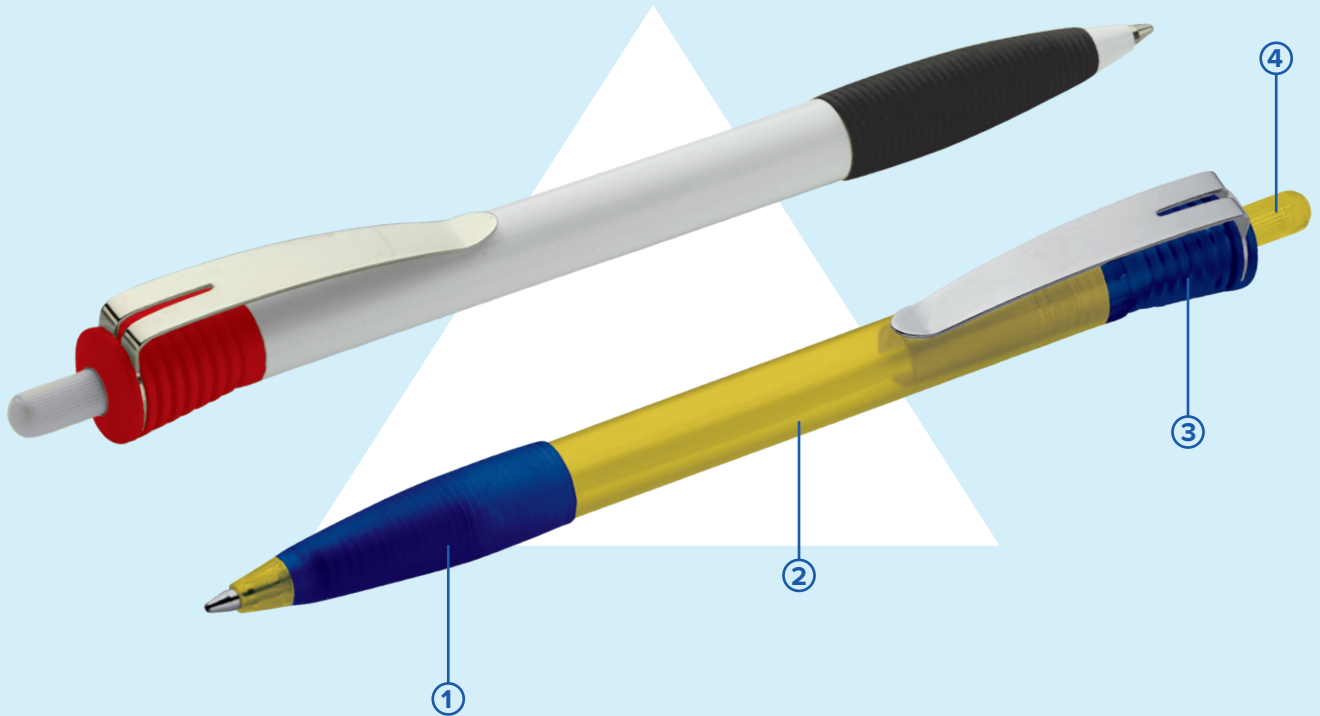

# Mercurius • customize your pen

Combine hardcolour & transparent parts

- ① Adjust grip colour
- ② Adjust barrel colour
- ③ Adjust upperpart colour
- ④ Adjust pusher colour