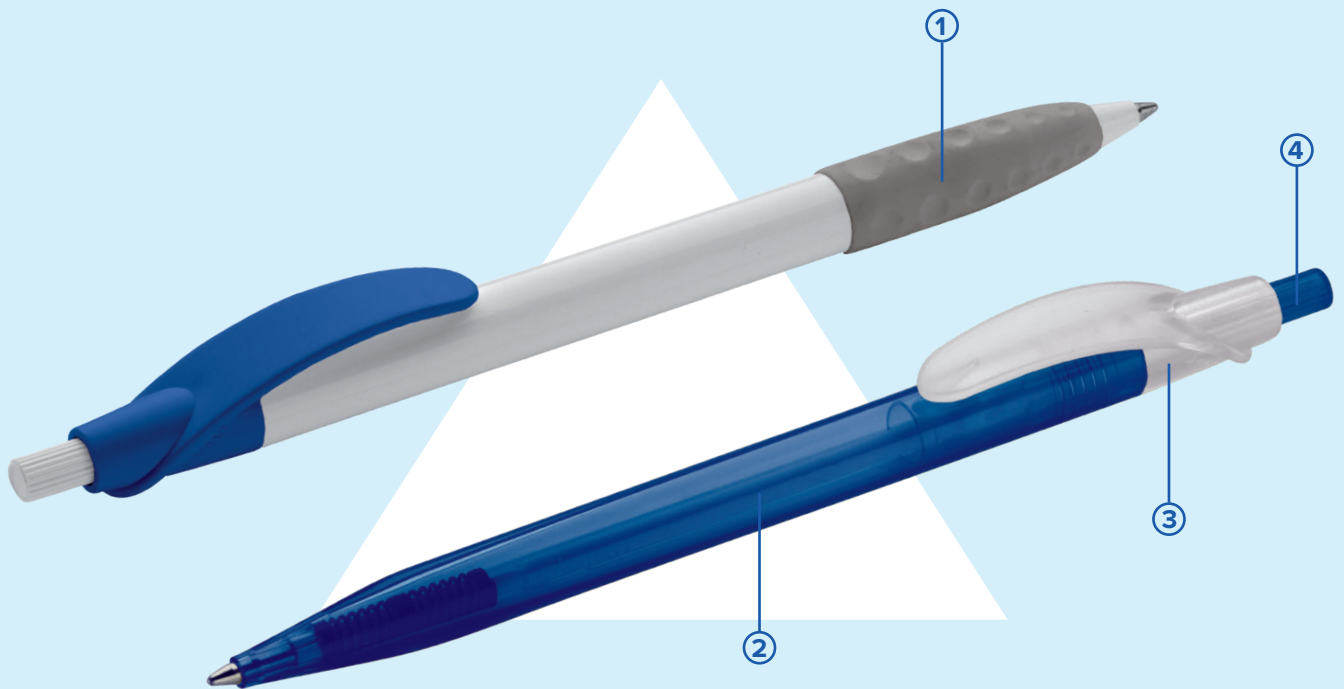

# Cosmo • customize your pen

Combine hardcolour & transparent parts

- ① Adjust grip colour
- ② Adjust barrel colour
- ③ Adjust upperpart colour
- ④ Adjust clip colour