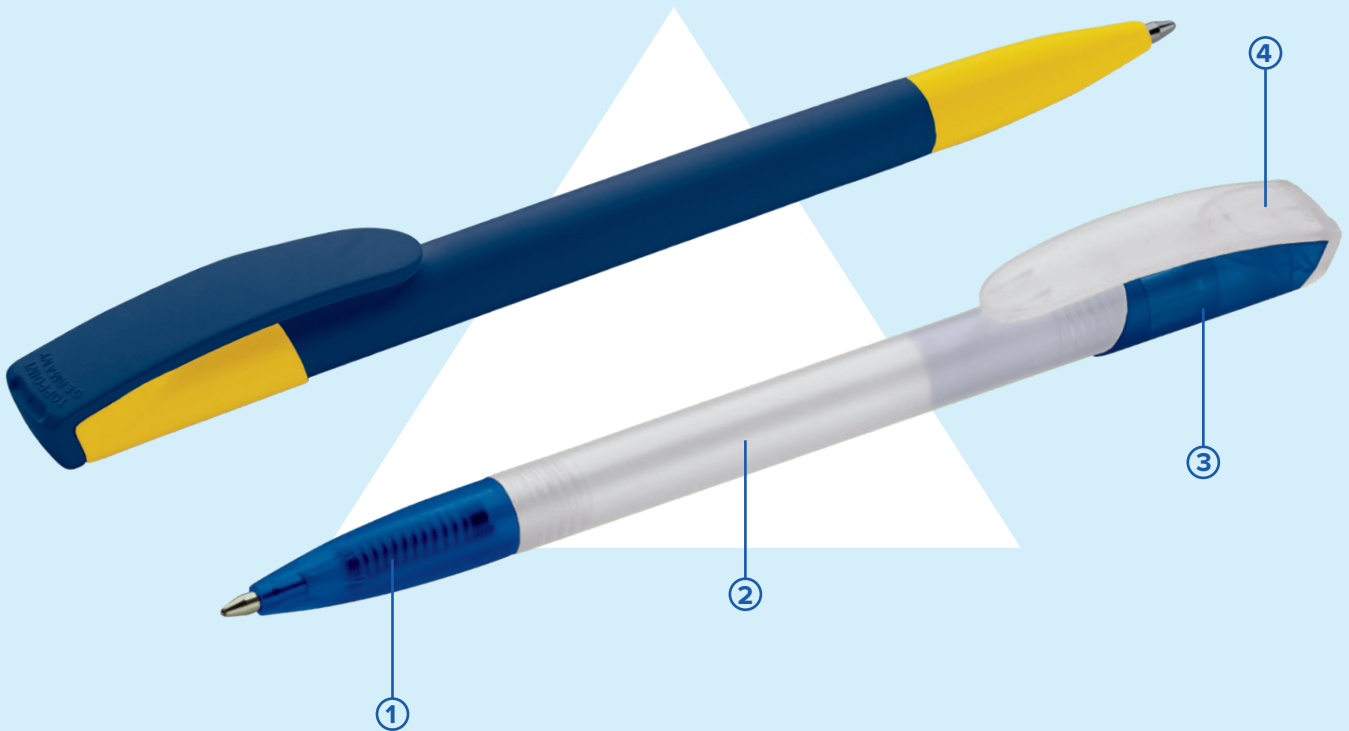

# Deniro • customize your pen

Combine hardcolour & transparent parts

- ① Adjust grip colour
- ② Adjust barrel colour
- ③ Adjust upperpart colour
- ④ Adjust clip colour