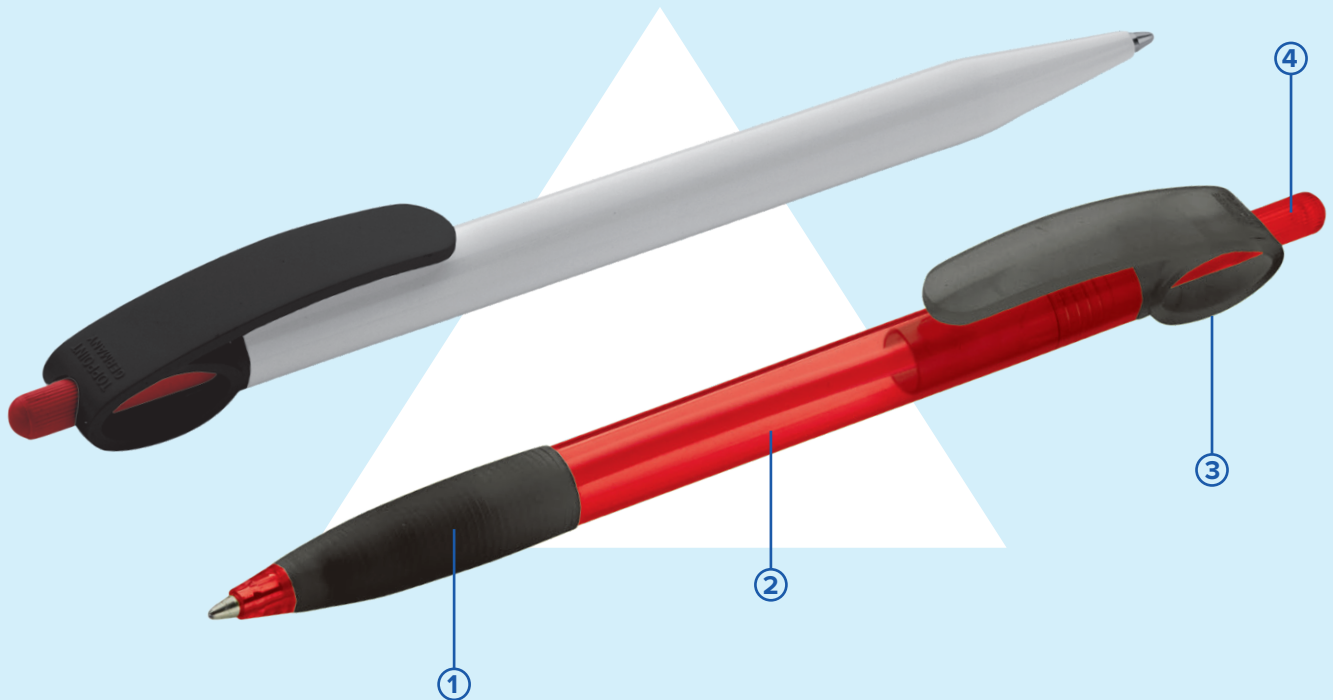

# Covaal • customize your pen

Combine hardcolour & transparent parts

- ① Adjust grip colour
- ② Adjust barrel colour
- ③ Adjust clip colour
- ④ Adjust pusher colour