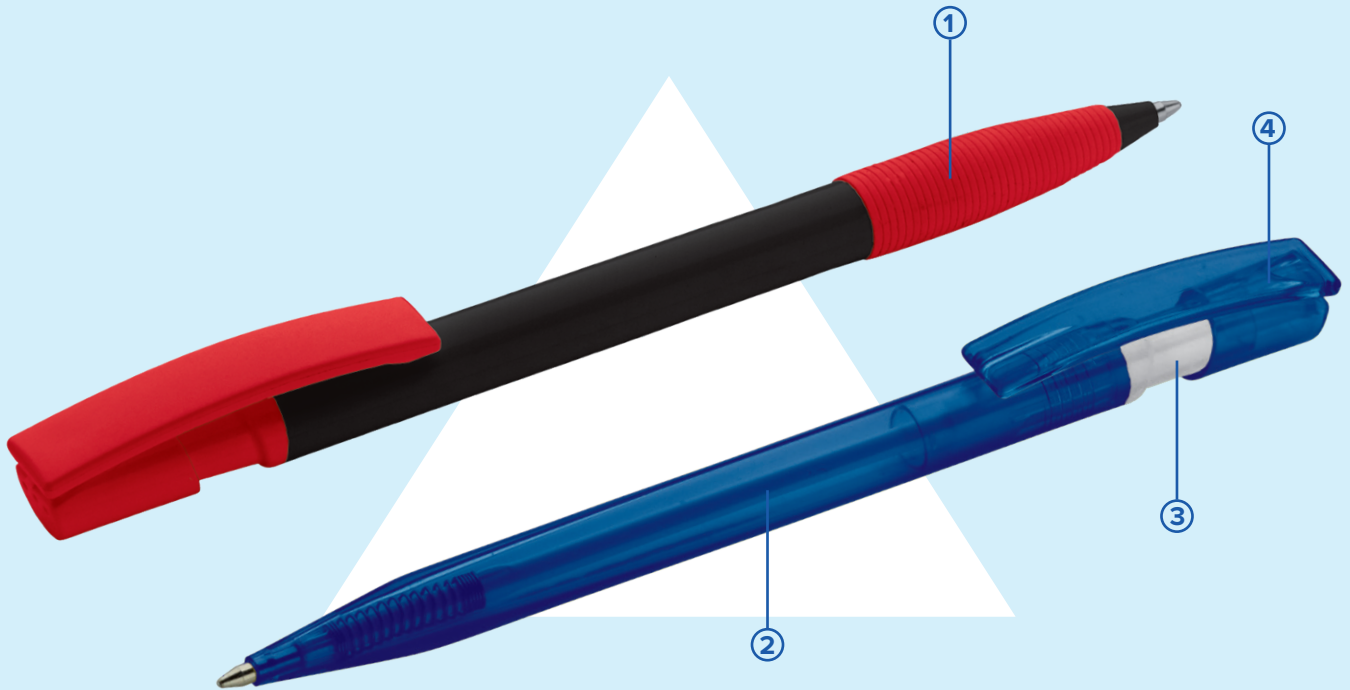

# Nash • customize your pen

Combine hardcolour & transparent parts

- ① Adjust grip colour
- ② Adjust barrel colour
- ③ Adjust upperpart colour
- ④ Adjust clip colour