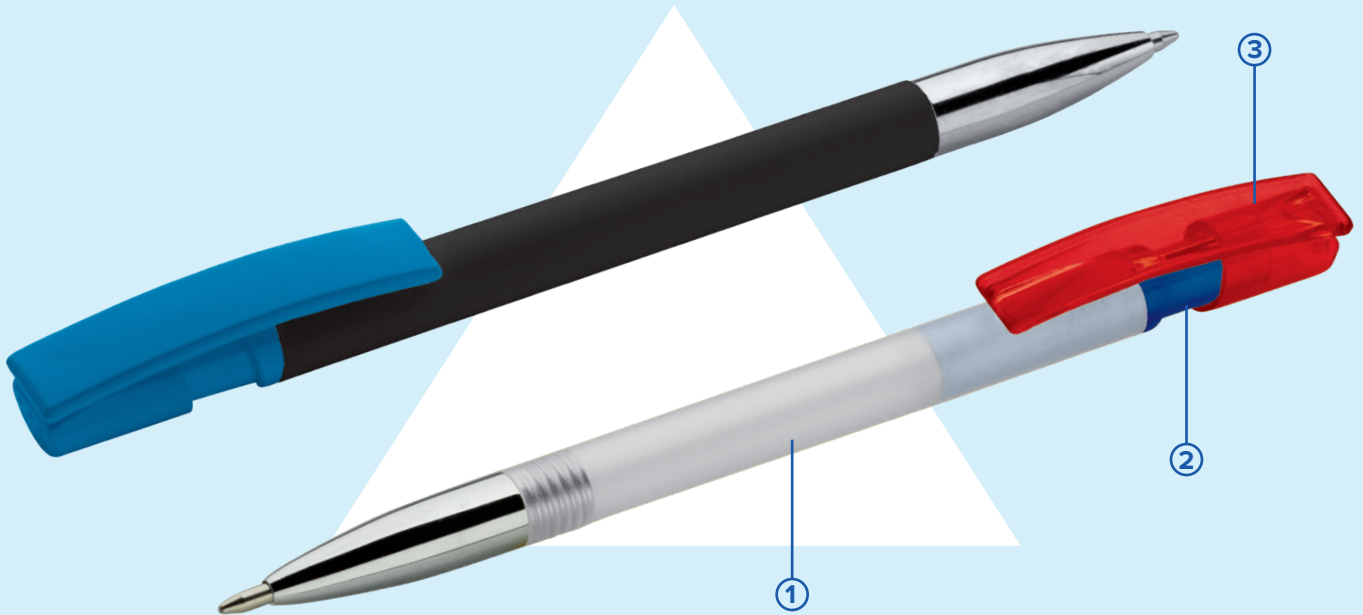

# Nash • customize your pen

Combine hardcolour & transparent parts

- ① Adjust barrel colour
- ② Adjust upperpart colour
- ③ Adjust clip colour