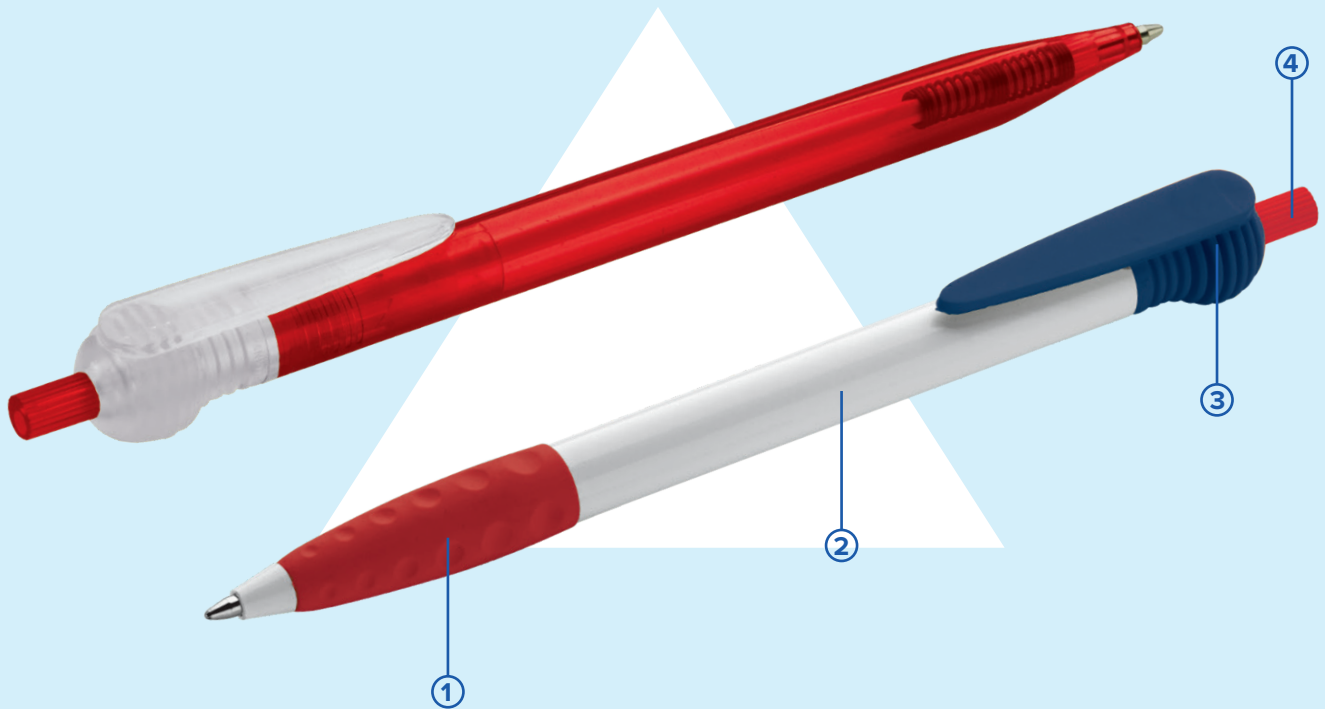

# Cosmo • customize your pen

Combine hardcolour & transparent parts

- ① Adjust grip colour
- ② Adjust barrel colour
- ③ Adjust clip colour
- ④ Adjust pusher colour