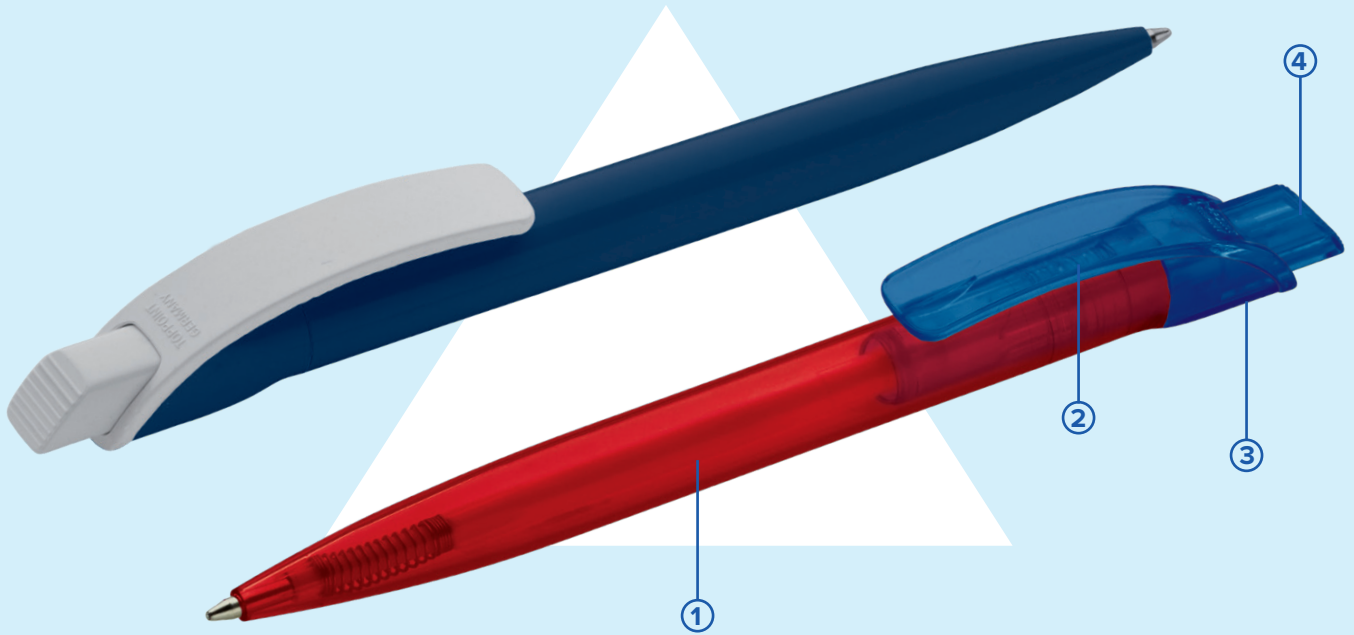

# Cube • customize your pen

Combine hardcolour & transparent parts

- ① Adjust barrel colour
- ② Adjust clip colour
- ③ Adjust upperpart colour
- ④ Adjust pusher colour